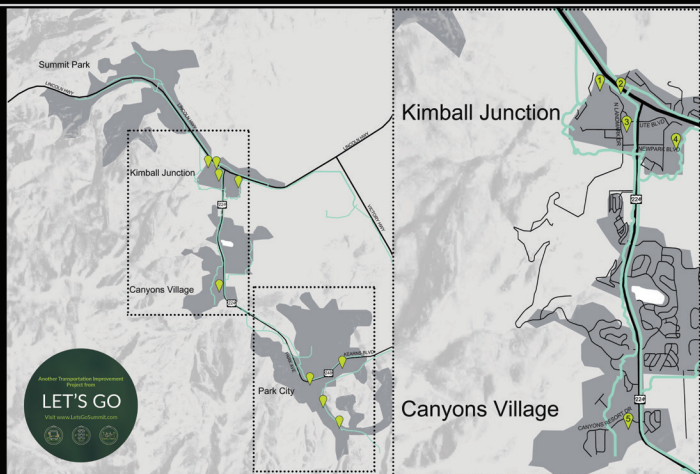

**HEALTHY
YOU!**

Take a spin on us to the
KIMBALL ARTS FESTIVAL!

FREE 30 minute ride

AUGUST 2-4, 2019

Use promo code **ARTSFEST19**

SUMMIT
BIKE SHARE

Expires August 4, 2019

selecthealth

Intermountain
Park City Hospital

SUMMIT

BIKE SHARE

Stations

- 1 Tanger Outlets
- 2 Canyon Corners
- 3 Kimball Junction Transit Center
- 4 Canyons Transit Hub
- 5 Newpark Plaza

LEGEND

- Trails
- Payment option at station

View a detailed map at a kiosk screen or on the "Summit Bike Share" mobile app.